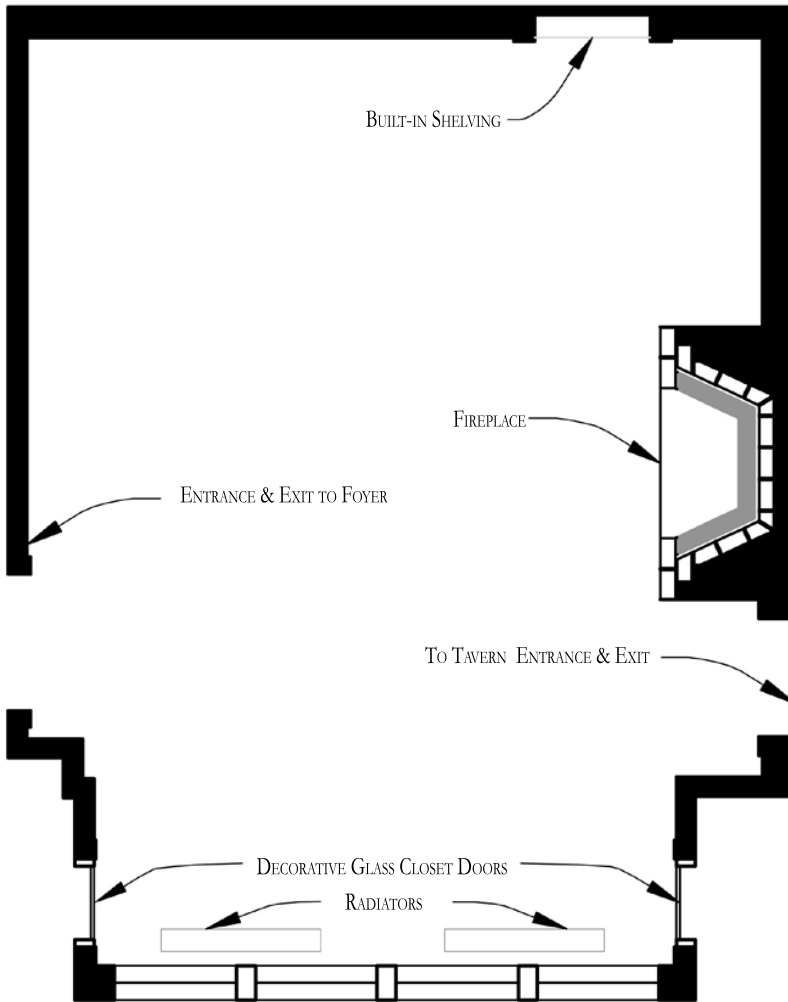

FEDERAL ROOM

Function Set-up Maximums:

Banquet: 24 | Square: 20

U Shape: 16

Dimension: 20' 4" L x 16' W

Area: 325 SQ FT | Ceiling Height: 8'

Century House

Hotel | Restaurant | Conference Center