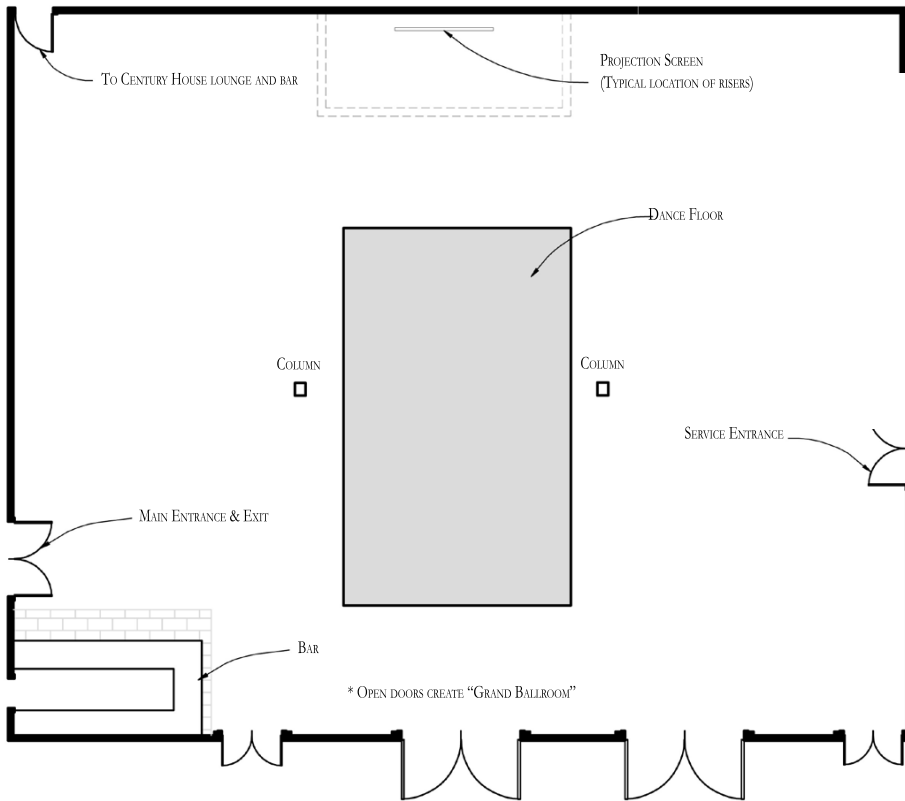

# MAIN BALLROOM

## Function Set-up Maximums:

Banquet: 340 | Classroom: 180

Theater: 400 | U Shape: 60

Dimension: 71' 4" W x 58' 7" L

Area: 4,179 SQ FT | Ceiling Height: 10'