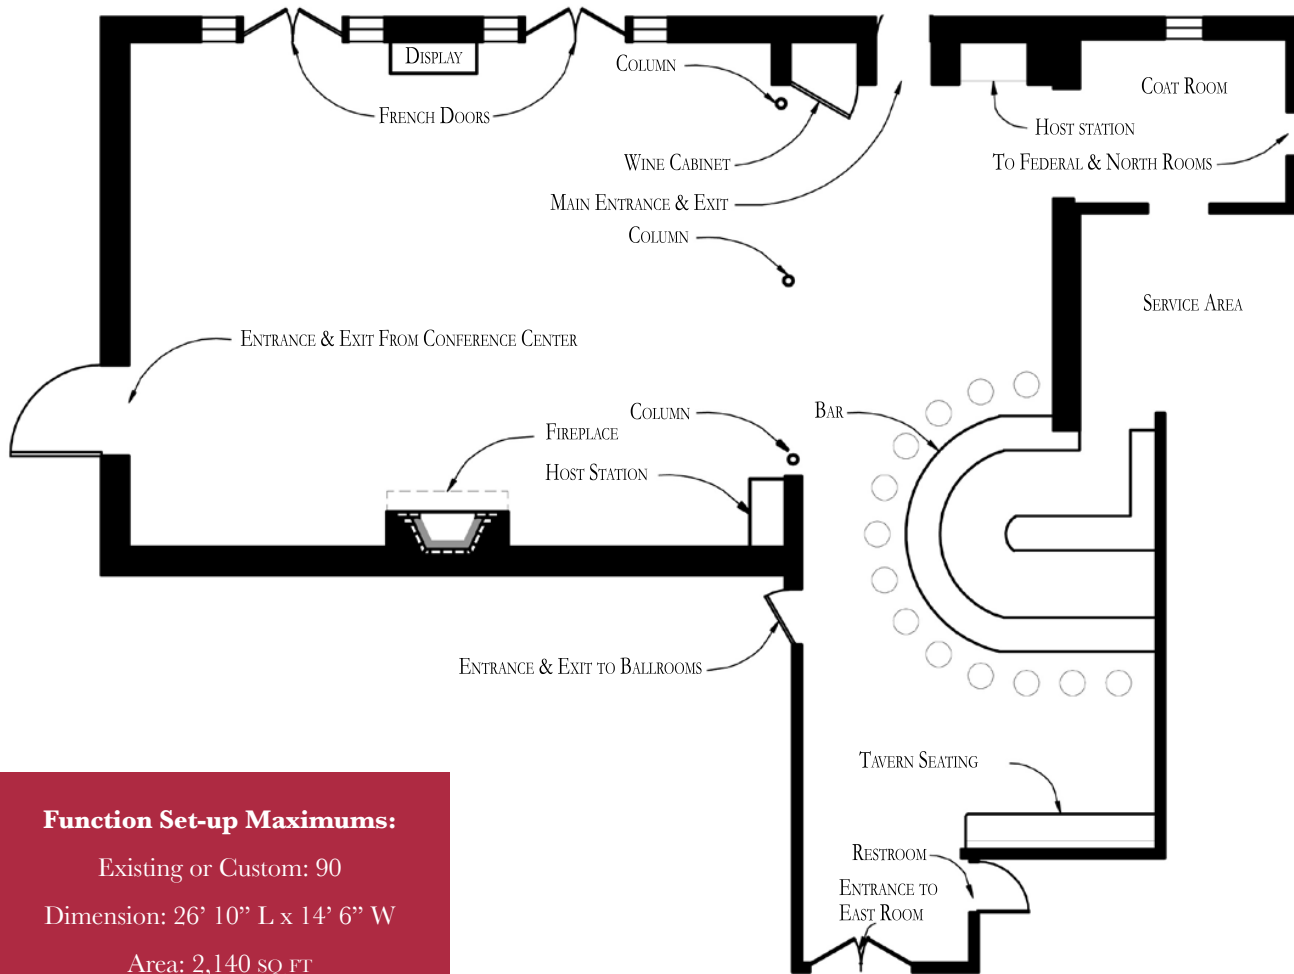

MAIN DINING ROOM

Function Set-up Maximums:

Existing or Custom: 90

Dimension: 26' 10" L x 14' 6" W

Area: 2,140 SQ FT

Ceiling Height: 8'

Century House

Hotel | Restaurant | Conference Center

997 New Loudon Road (Route 9) • Latham, NY 12110 • (518) 785-0931 • www.TheCenturyHouse.com