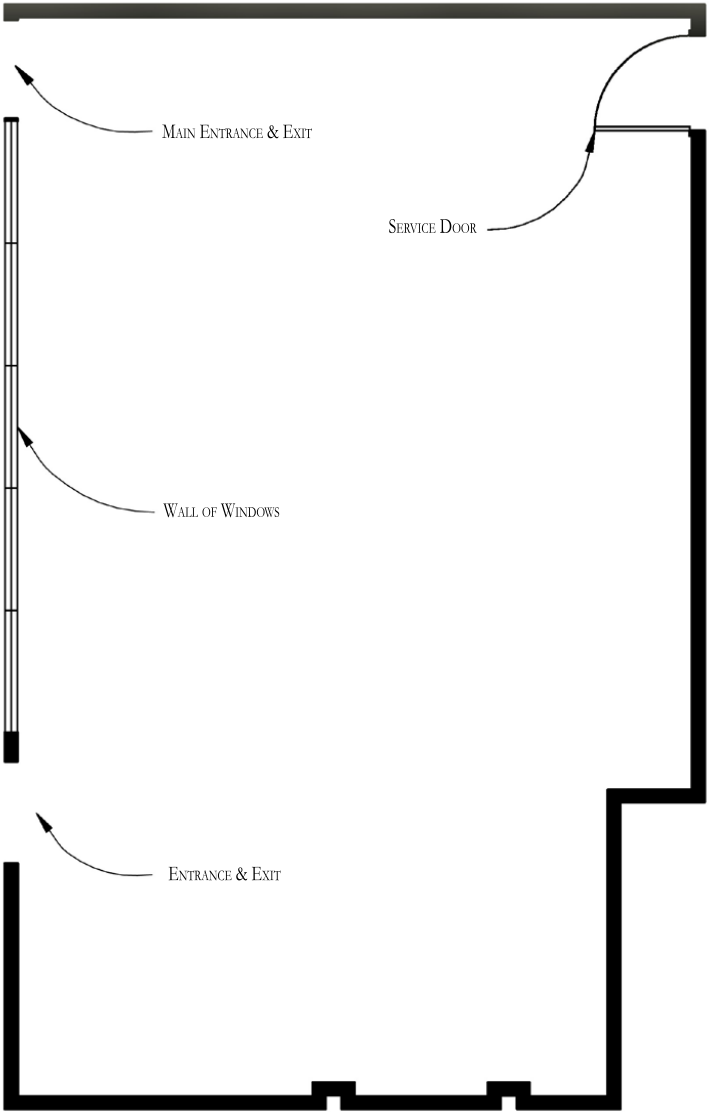

SARATOGA ROOM

Function Set-up Maximums:
Banquet: 50
Dimension: 30' 3" L x 23' 3" W
Area: 706 SQ FT
Ceiling Height: 9'

Century House

Hotel | Restaurant | Conference Center

997 New Loudon Road (Route 9) • Latham, NY 12110 • (518) 785-0931 • www.TheCenturyHouse.com