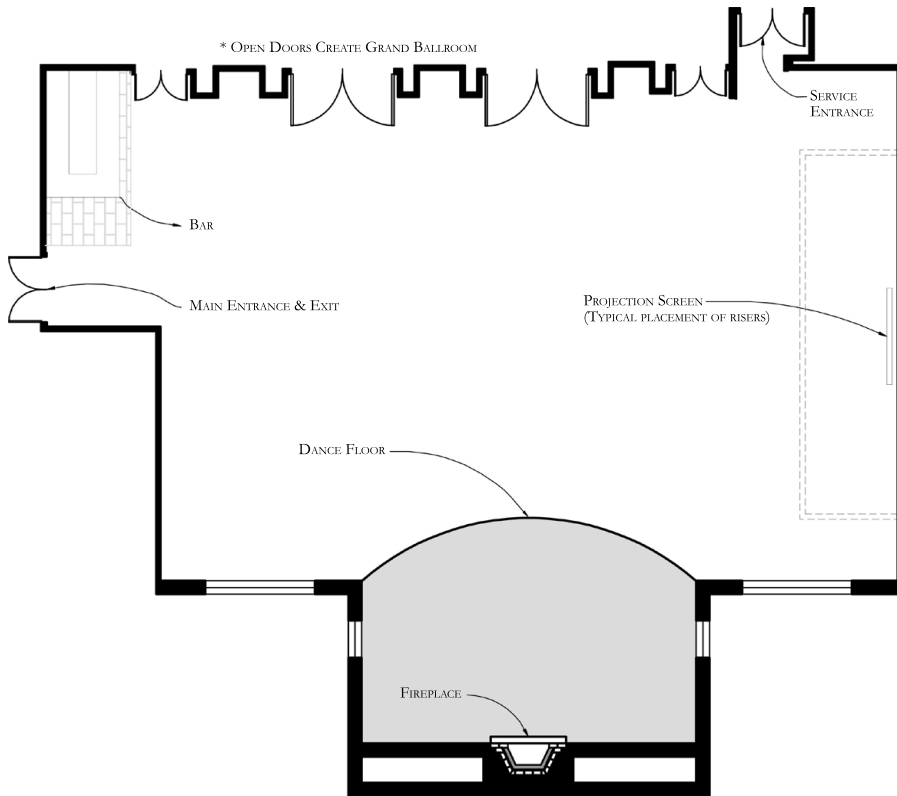

WHITE BALLROOM

Function Set-up Maximums:

Banquet: 220 | Classroom: 160

Theater: 280 | U Shape: 50

Dimension: 68' 4" L x 62' 4" W

Area: 4,248 SQ FT | Ceiling Height: 9-10'

Century House

Hotel | Restaurant | Conference Center