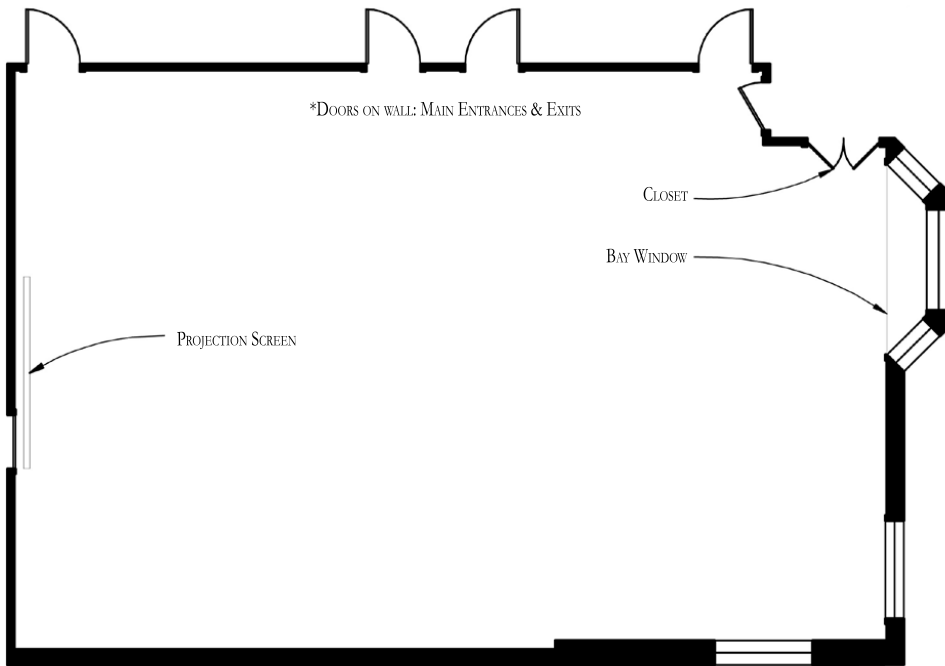

# COMMONS ROOM

## Function Set-up Maximums:

Banquet Rounds: 80 | Classroom: 65

Theater: 130 | U Shape: 50

Dimension: 45' 6" L x 30' 2" W

Area: 1,372 SQ FT | Ceiling Height: 8-10'

**Century House**

Hotel | Restaurant | Conference Center