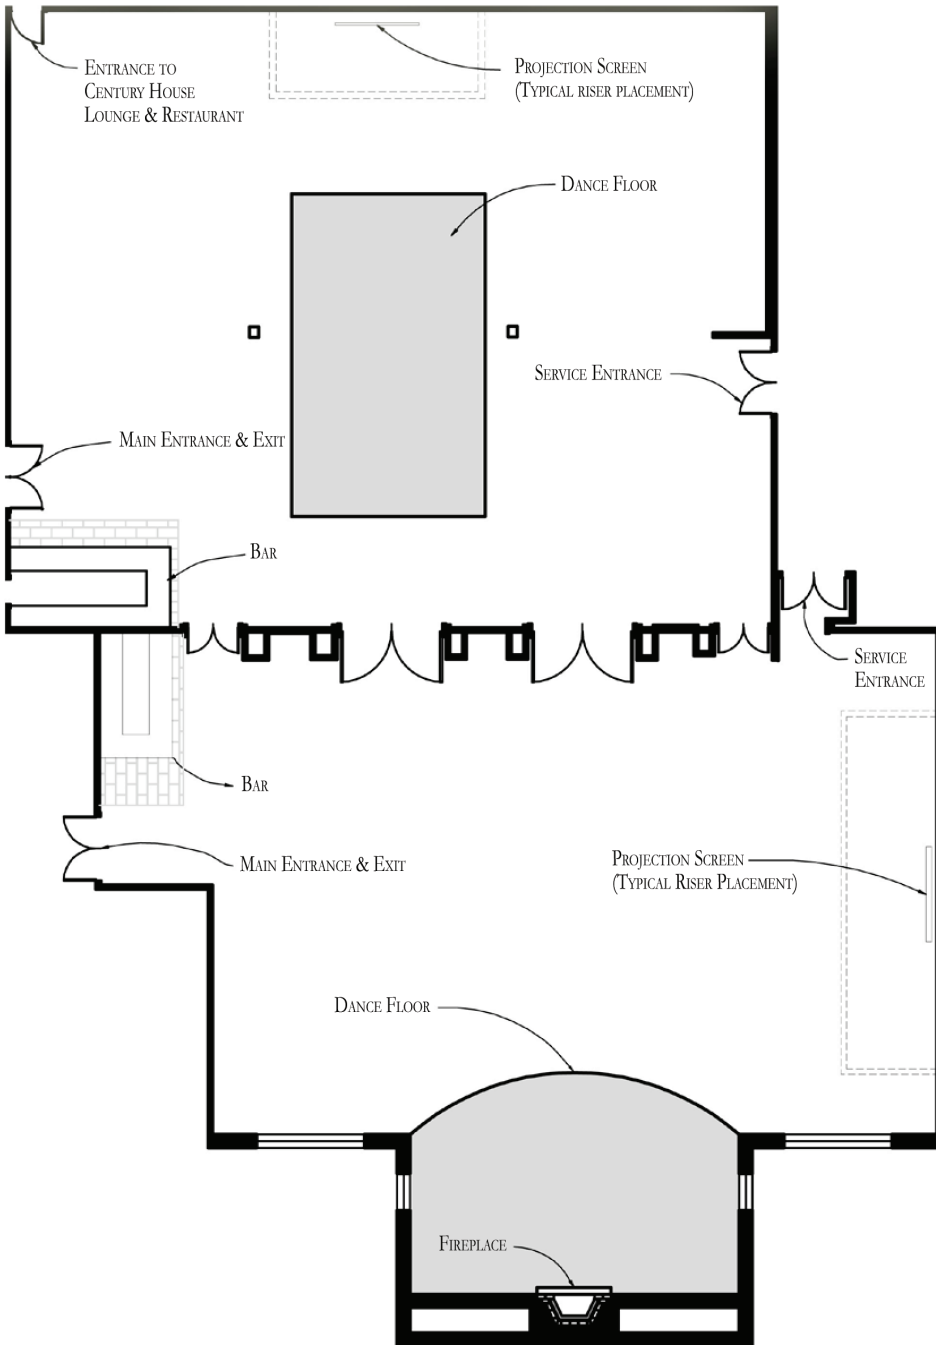

GRAND BALLROOM

Function Set-up Maximums:

Banquet: 600 people

Flow: 800 people

Exhibition: 400 people

Century House

Hotel | Restaurant | Conference Center

997 New Loudon Road (Route 9) • Latham, NY 12110 • (518) 785-0931 • www.TheCenturyHouse.com